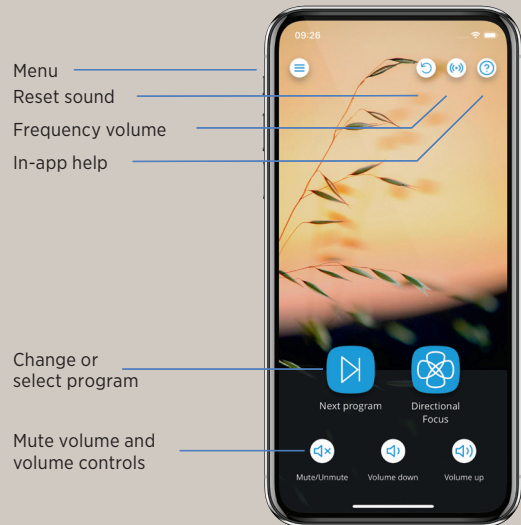

WIDEX **TONELINK** APP

Benefit from the real-time machine learning in My Sound to find your ideal settings easily and efficiently. * My Sound is not available for WIDEX **MOMENT** 110