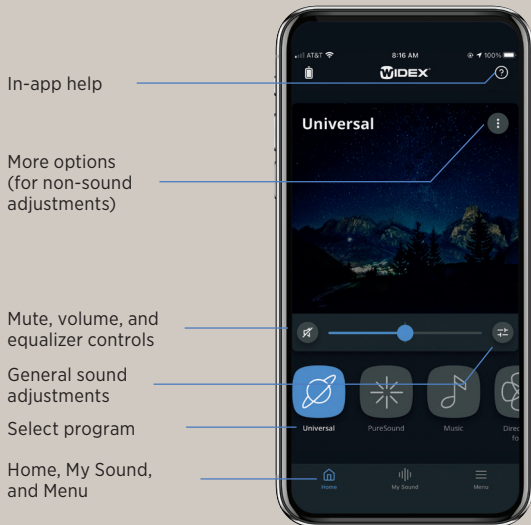

WIDEX **MOMENT** APP