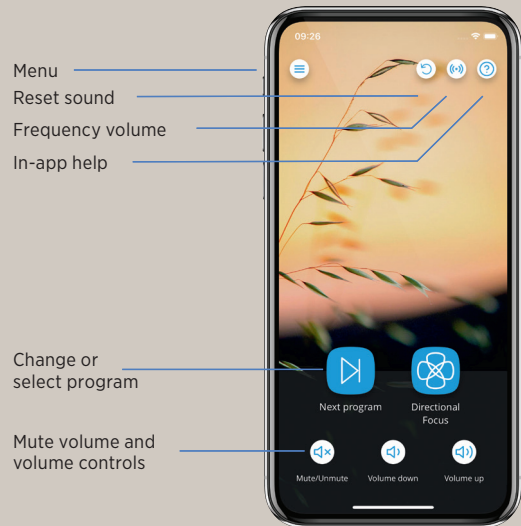

WIDEX **TONELINK** APP

Benefit from the real-time machine learning in My Sound to find your ideal settings easily and efficiently. * My Sound is not available for WIDEX **MOMENT** 110