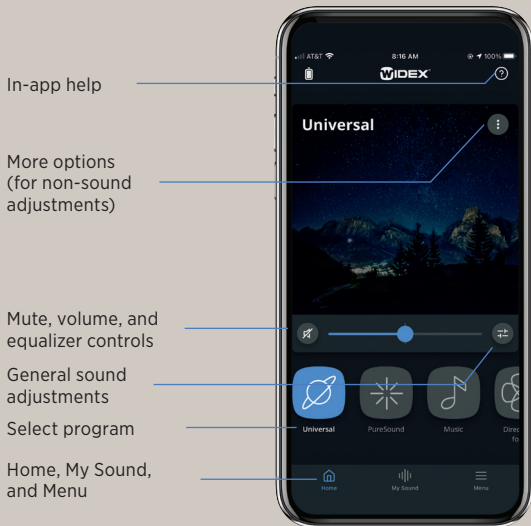

WIDEX **MOMENT** APP